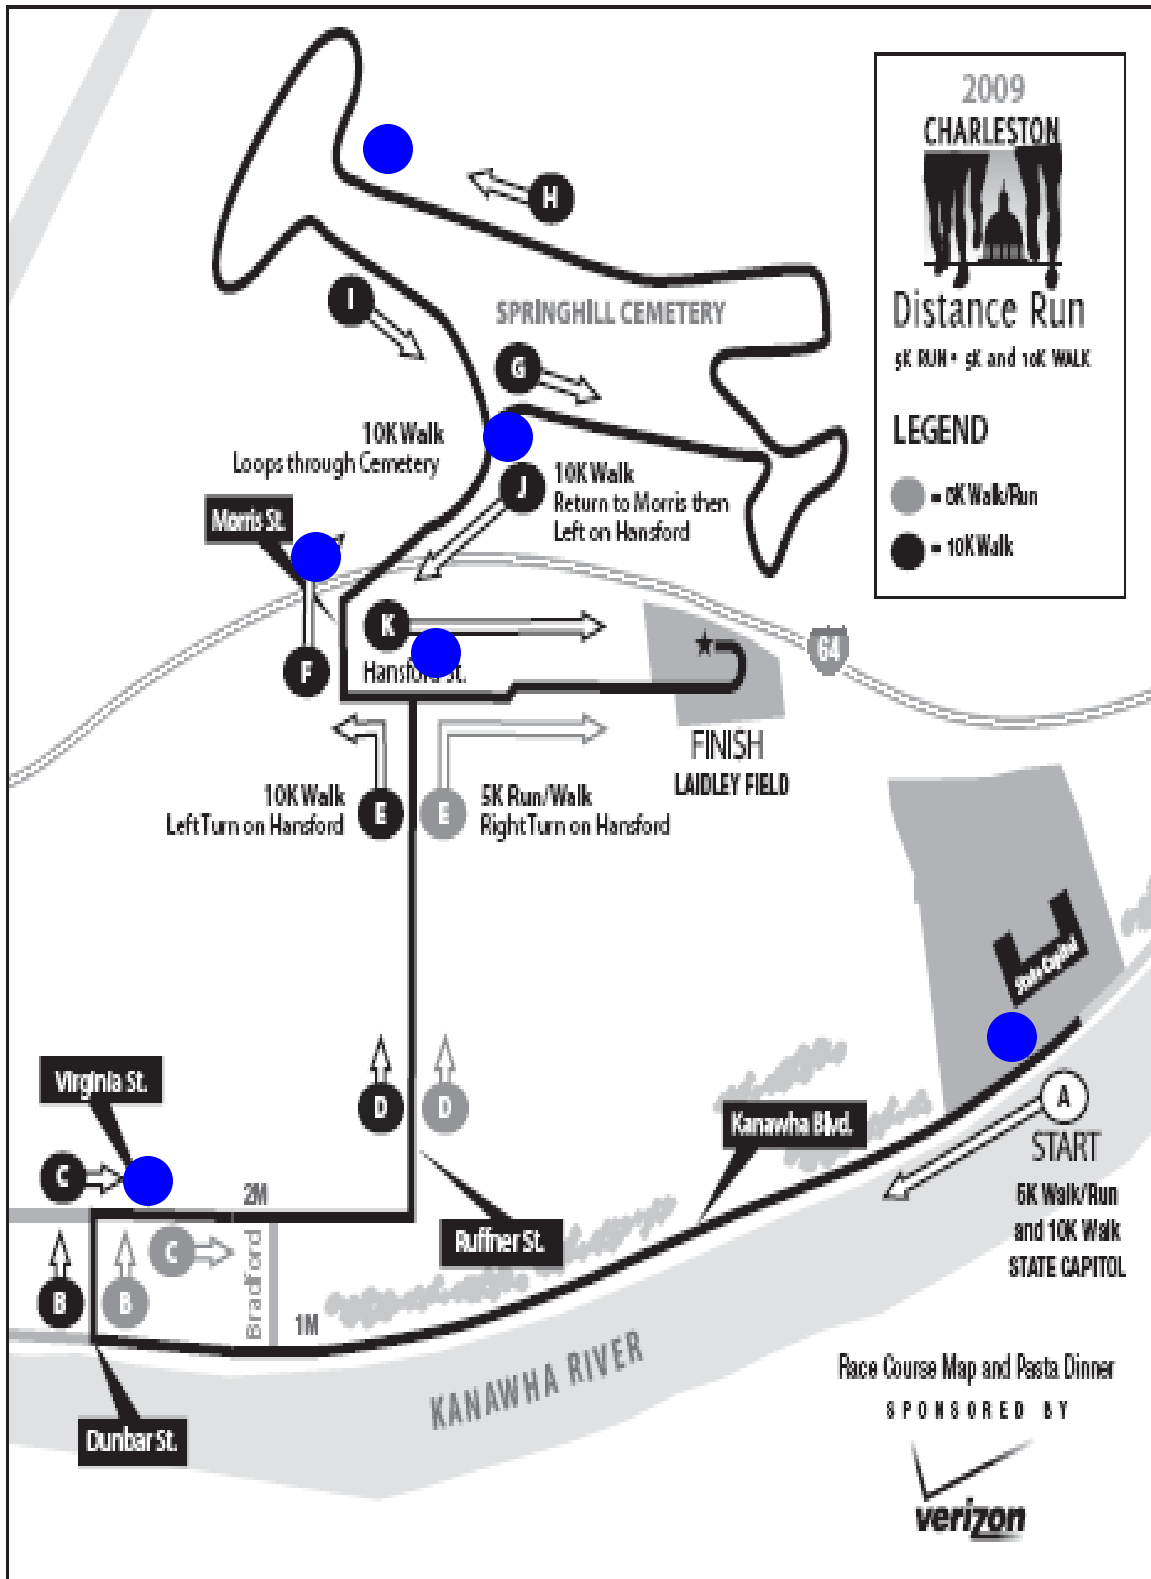

2009
CHARLESTON

Distance Run

5K RUN + 5K and 10K WALK

LEGEND

- = 5K Walk/Run
- = 10K Walk

Race Course Map and Pasta Dinner
SPONSORED BY